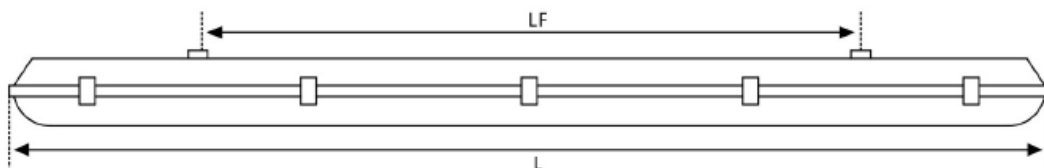

951-024

General Information

Order Code	951-024
Product Description	CYFELCO WP-R 118 LED T8
Application	Car Parks, warehouses, Factories, canopy lighting etc.
Installation	Fixation with ceiling using stainless steel suspension brackets
Luminaire type	Waterproof Light Fitting for T8 retrofit LED lamps with reflector
Light Source	T8 LED Tube
Number of light sources	2 pc (not included)
Lampholder Type	G13
Gear	--
Dimming	Not Dimmable
Standards	2014/30/EU Electromagnetic Compatibility Directive 2014/35/EU Low Voltage Directive 2011/65/EU RoHS Restrictions of Hazardous Substances Directive
CE mark	Yes
Warranty	2 years

Electrical Data

Input voltage	220-240 V
Input Frequency	50-60 Hz
Protection class	Class I

Mechanical Characteristics

Housing Material	Injection molded polycarbonate
Optical Cover	Injection molded polycarbonate
Reflector	White Painted Steel
Ingress protection code	IP 65 [Dust penetration-protected, jet-proof]
Clips	Plastic, optional stainless steel
Clip Quantity	10
Mechanical impact protection code	IK08
Dimensions LxWxH	1260x100x68 mm

Logistics

Packing	1 pc per individual box, 12 pcs per master carton
Net weight	0.xx kg
Gross weight	0.xx kg
Volume	0.00xxx m ³

Dimensional Drawing

L (mm)	W (mm)	H (mm)	Lf (mm)
1260	100	68	890

ELMASCO INDUSTRIES S.A.